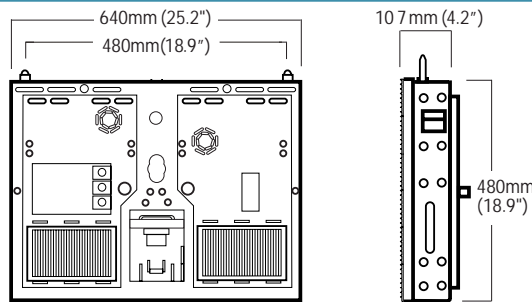

SL10 - LED panel configurations

quick reference guide

SL - 10

brightness	1500 nits	data refresh rate (typical)	100 kHz
viewing angle horizontal	160° (50% brightness)	video frame rate	50/60 frames per second
viewing angle vertical	90° (50% brightness)	display input	SDI, RGB, YUV, YC, Composite (HD-SDI optional)
pixel pitch	10mm	lifetime (50% brightness)	>50,000 hours
pixel density	10,000 per m ²	diagonal	800mm (31.5")
pixel configuration	SMD 1 R 1G, 1B	operating temperature	0 to 35°C
colours	16.7 million	power consumption (typical)	220 watts
processing depth	10 bit		

Standard 4:3 aspect ratio (16:9 aspect also possible)

Average power consumption*
Europe (240 volts)

SL10 panel	Panel total	Size (m ²)	Size (ft ²)	Dimensions		Pixel resolution w x h	Total weight ** kg (lb)	Total (watts)	1 Phase (amps)
				w x h (m)	w x h (ft)				
1	1	0.31	3.31	0.64 x 0.48	2.10 x 1.57	64 x 48	16(35,2)	220	0.9
4 x 4	16	4.92	52.91	2.56 x 1.92	8.40 x 6.30	256 x 192	256(563,2)	3520	14.7
5 x 5	25	7.68	82.67	3.20 x 2.40	10.50 x 7.87	320 x 240	400(880)	5500	22.9
6 x 6	36	11.06	119.04	3.84 x 2.88	12.60 x 9.45	384 x 288	576(1267,2)	7920	33
7 x 7	49	15.05	162.03	4.48 x 3.36	14.70 x 11.02	448 x 336	784(1724,8)	10780	44,9
8 x 8	64	19.66	211.63	5.12 x 3.84	16.80 x 12.60	512 x 384	1024(2252,8)	14080	58.7
9 x 9	81	24.88	267.84	5.76 x 4.32	18.90 x 14.17	576 x 432	1296(2851,2)	17820	74.2
10 x 10	100	30.72	330.67	6.40 x 4.80	21.00 x 15.75	640 x 480	1600(3520)	22000	91.7