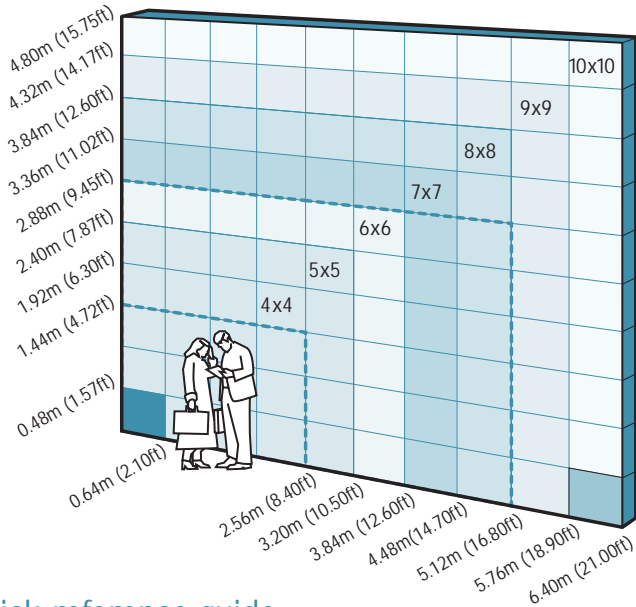

SL10 - LED panel configurations

quick reference guide

SL - 10

brightness	1500 nits	data refresh rate (typical)	100 kHz
viewing angle horizontal	160° (50% brightness)	video frame rate	50/60 frames per second
viewing angle vertical	90° (50% brightness)	display input	SDI, RGB, YUV, YC, Composite (HD-SDI optional)
pixel pitch	10mm	lifetime (50% brightness)	>50,000 hours
pixel density	10,000 per m ²	diagonal	800mm (31.5")
pixel configuration	SMD 1 R 1G, 1B	operating temperature	0 to 35°C
colours	16.7 million	power consumption (typical)	220 watts
processing depth	10 bit		

Standard 4:3 aspect ratio (16:9 aspect also possible)

Average power consumption*
Europe (240 volts)

SL10 panel	Panel total	Size (m ²)	Size (ft ²)	Dimensions		Pixel resolution w x h	Total weight ** kg (lb)	Total (watts)	1 Phase (amps)
				w x h (m)	w x h (ft)				
1	1	0.31	3.31	0.64 x 0.48	2.10 x 1.57	64 x 48	16(35,2)	220	0.9
4 x 4	16	4.92	52.91	2.56 x 1.92	8.40 x 6.30	256 x 192	256(563,2)	3520	14.7
5 x 5	25	7.68	82.67	3.20 x 2.40	10.50 x 7.87	320 x 240	400(880)	5500	22.9
6 x 6	36	11.06	119.04	3.84 x 2.88	12.60 x 9.45	384 x 288	576(1267,2)	7920	33
7 x 7	49	15.05	162.03	4.48 x 3.36	14.70 x 11.02	448 x 336	784(1724,8)	10780	44,9
8 x 8	64	19.66	211.63	5.12 x 3.84	16.80 x 12.60	512 x 384	1024(2252,8)	14080	58.7
9 x 9	81	24.88	267.84	5.76 x 4.32	18.90 x 14.17	576 x 432	1296(2851,2)	17820	74.2
10 x 10	100	30.72	330.67	6.40 x 4.80	21.00 x 15.75	640 x 480	1600(3520)	22000	91.7